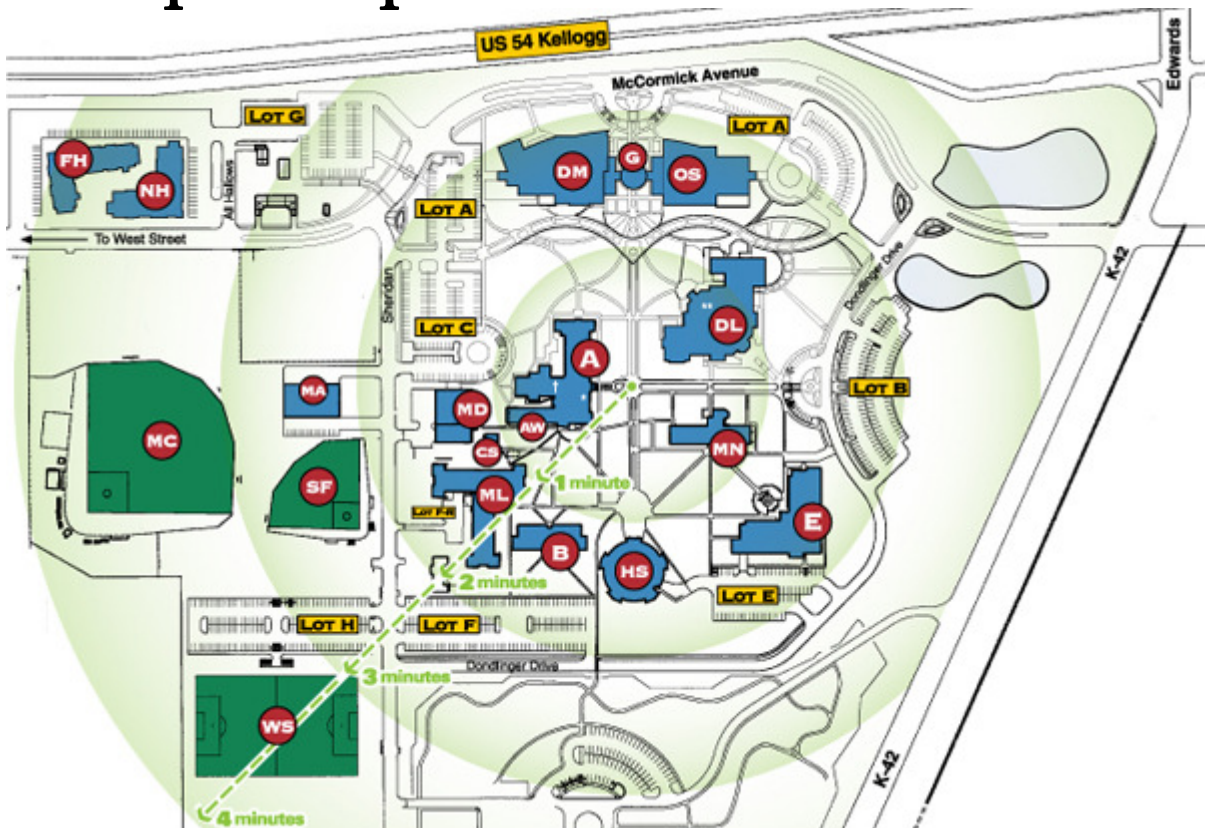

Campus Map

The green areas signify the time it takes to walk that distance.

A Sacred Heart Hall (Administration)	MN McNeill Hall
AW Sacred Heart Hall West Wing (Administration West Wing)	ML Merlini Hall
B Beata Hall	NH New Hall
CS Clementine Security	OS O'Shaughnessy Hall (Gymnasium)
DL Dugan Library & Campus Center	SF Softball Field
DM De Mattias Fine Arts Center	WS Wilkins Soccer Field

E Eck Hall	PARKING
FH Fugate Apartments	Lot E Faculty
G Gorges Atrium	Lot F Residence Hall Students
HS Heimerman Science Center	Lot F- Residence Hall-Staff Only
MA Maintenance Building	R
MC McCarthy Baseball Field	Lot C Restricted - Faculty/Staff
MD Mabee Dining Center	Lot Open parking for commuter students, adjunct faculty and staff. Permits and H required.

The Adorers of the Blood of Christ (ASC) Wichita Center is located south of the Newman campus.